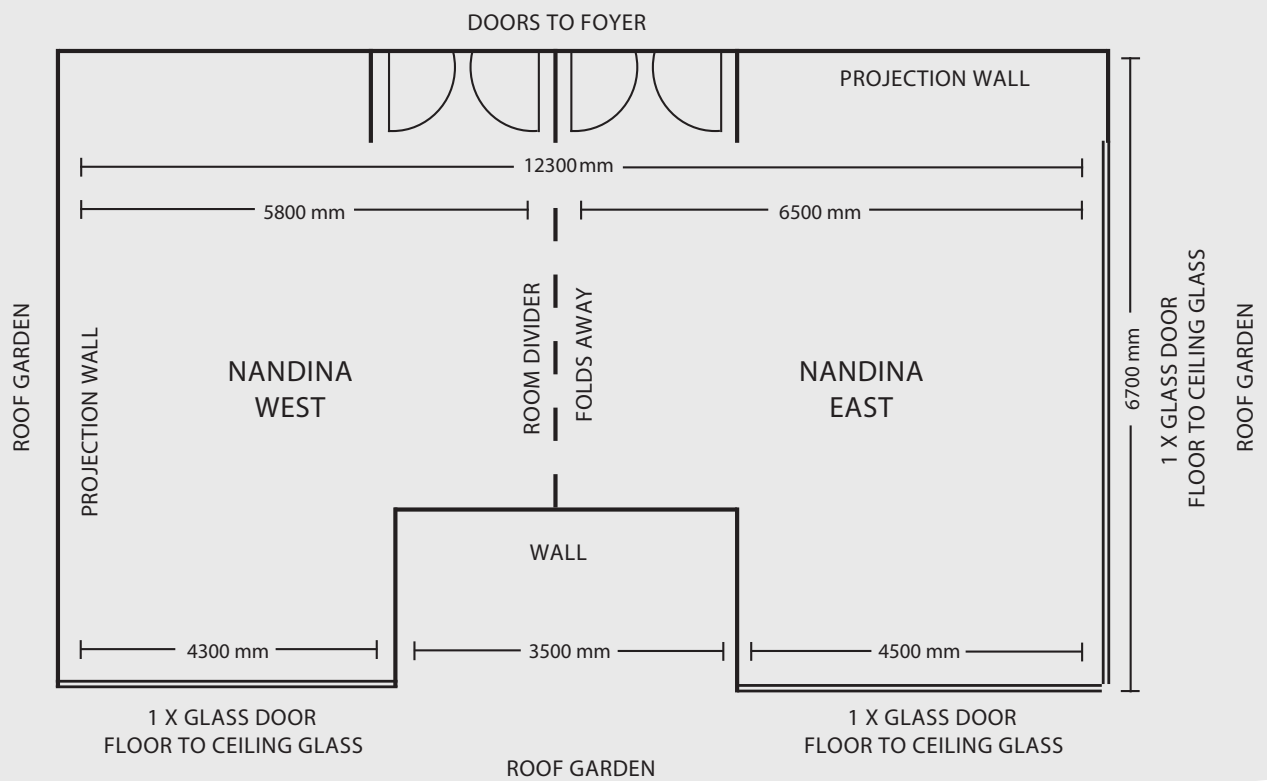

# NANDINA FUNCTION ROOMS

## FLOOR PLAN

## CAPACITY

SETTING	EAST	WEST	COMBINED
Boardroom	22	18	40
Classroom	27	15	39
U-Shape	24	21	~
Theatre	44	28	74
Cabaret	28	21	56
Lunch/Dinner	36	28	72
Cocktail	55	50	120